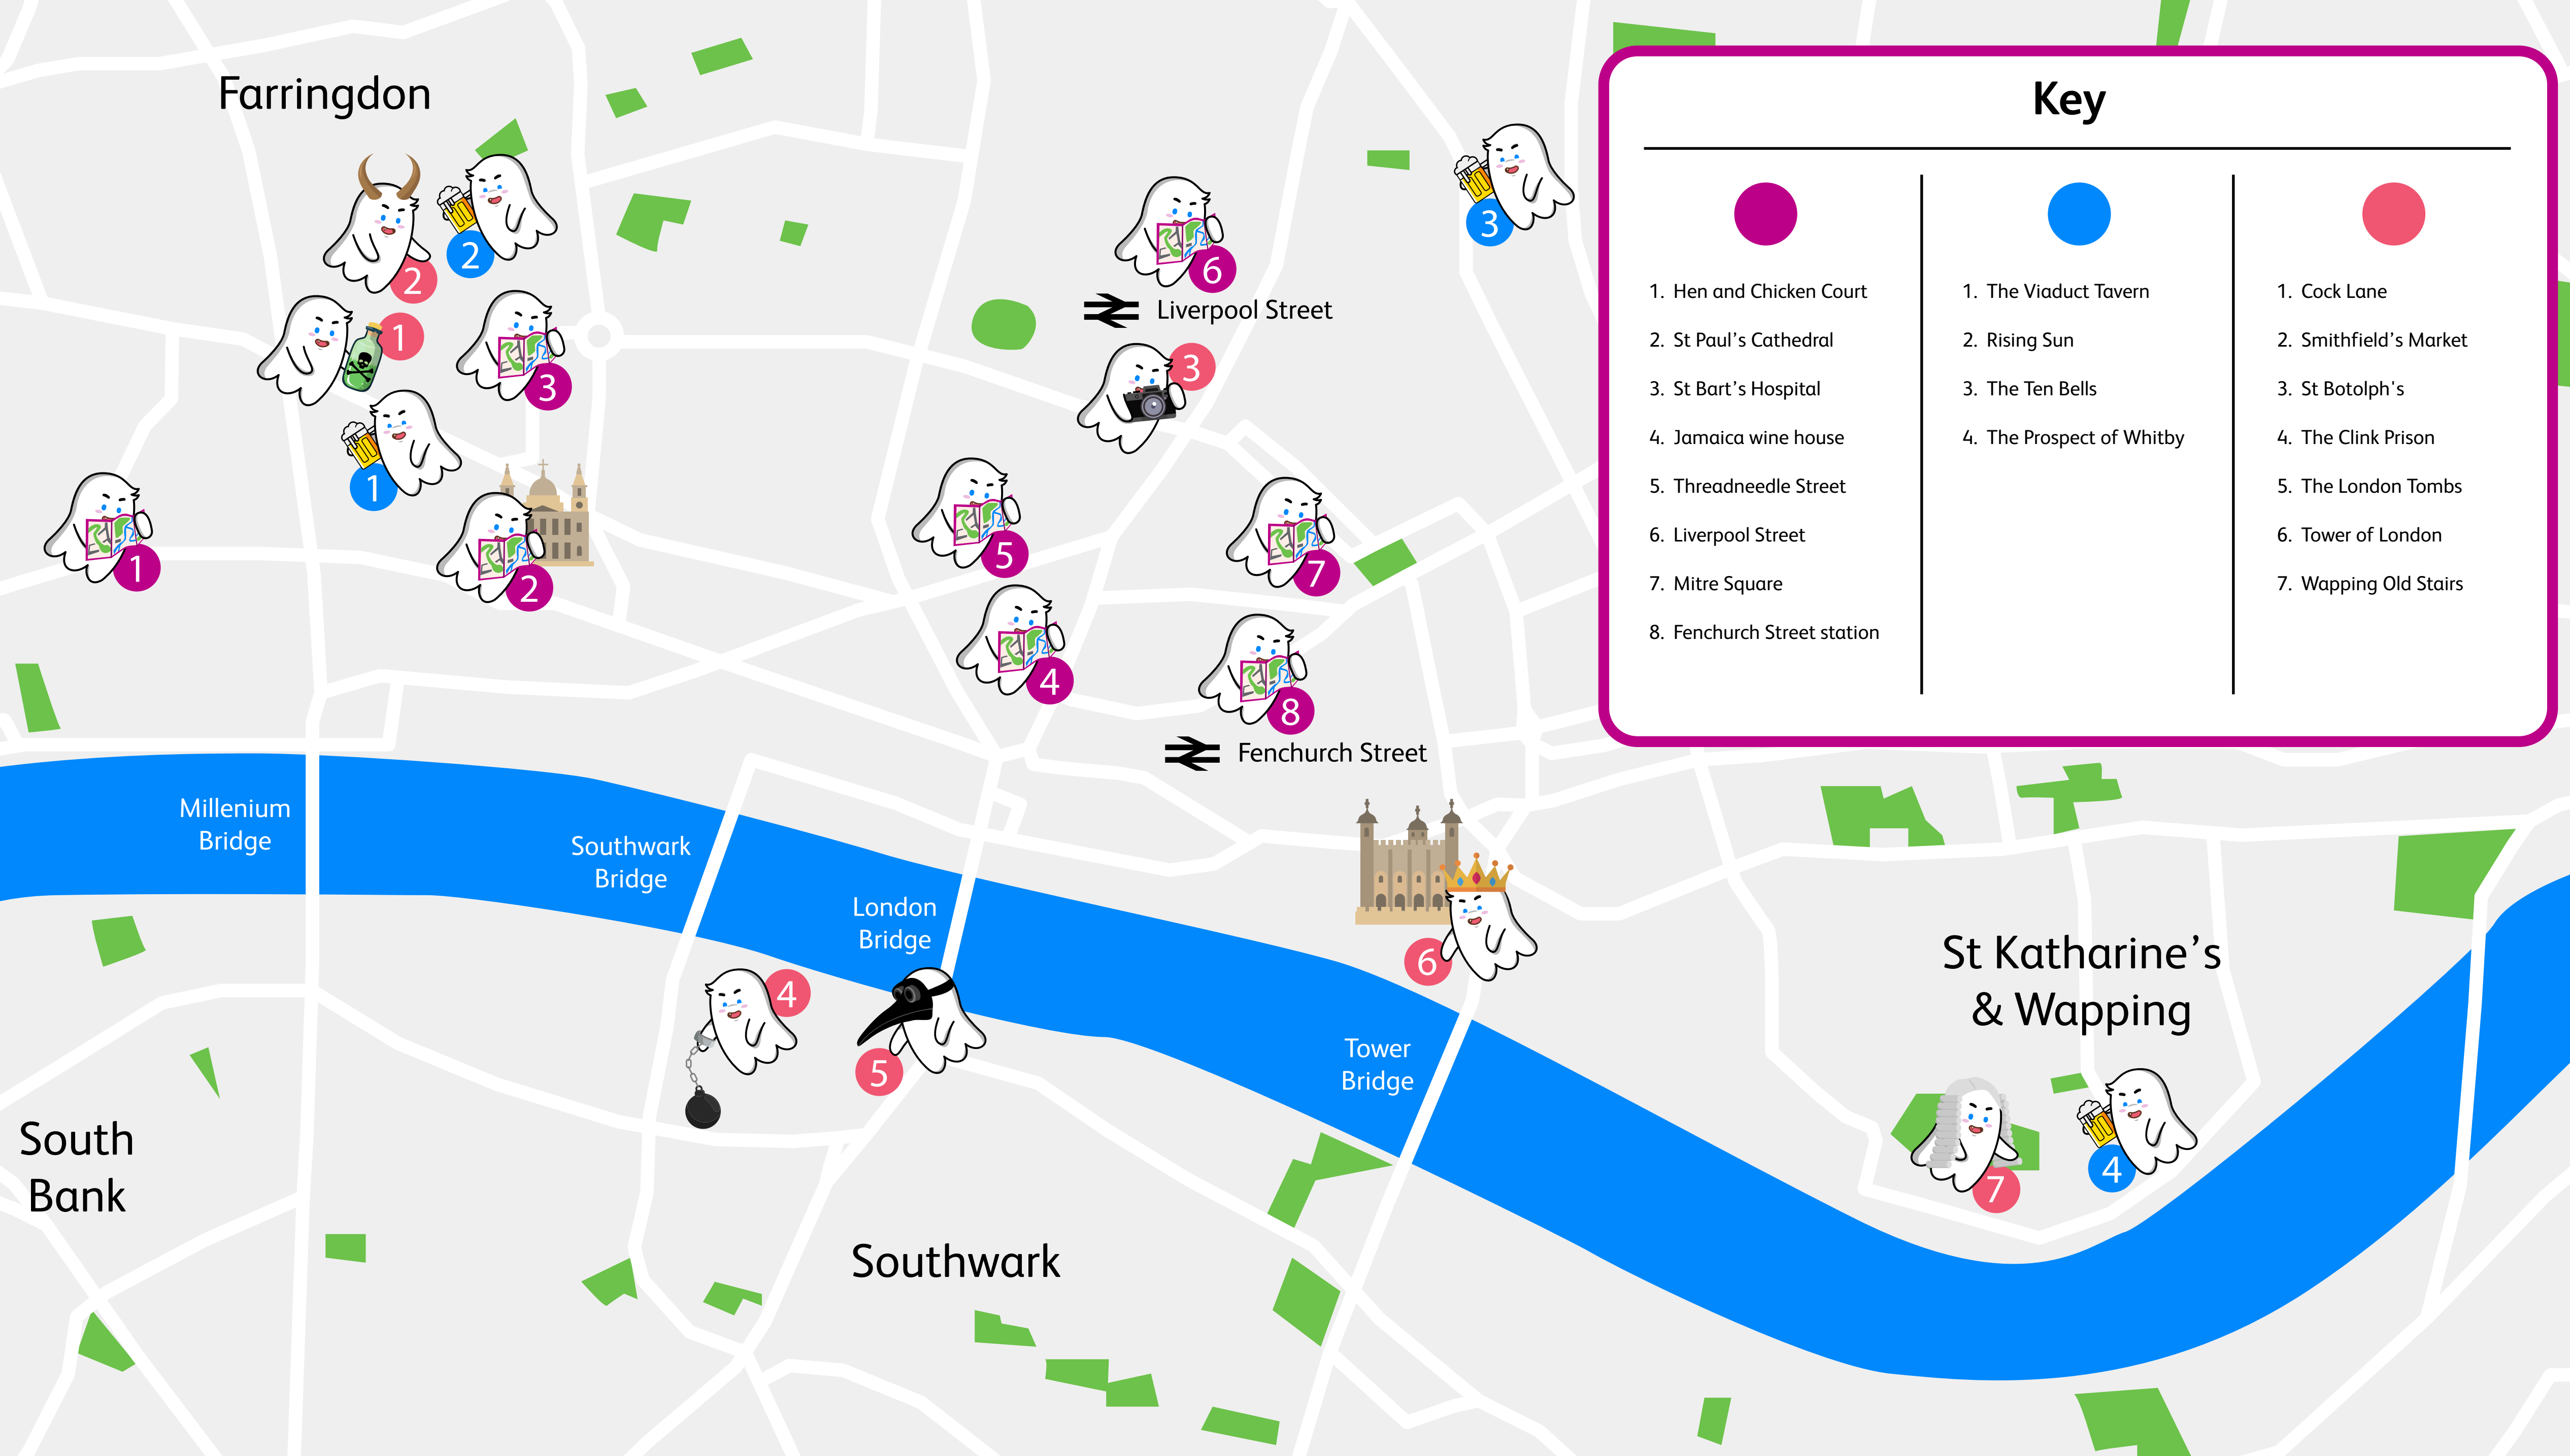

Farringdon

Key

- 1. Hen and Chicken Court
- 2. St Paul's Cathedral
- 3. St Bart's Hospital
- 4. Jamaica wine house
- 5. Threadneedle Street
- 6. Liverpool Street
- 7. Mitre Square
- 8. Fenchurch Street station

- 1. The Viaduct Tavern
- 2. Rising Sun
- 3. The Ten Bells
- 4. The Prospect of Whitby

- 1. Cock Lane
- 2. Smithfield's Market
- 3. St Botolph's
- 4. The Clink Prison
- 5. The London Tombs
- 6. Tower of London
- 7. Wapping Old Stairs

Millenium Bridge

Southwark Bridge

London Bridge

Tower Bridge

South Bank

Southwark

St Katharine's & Wapping

Liverpool Street

Fenchurch Street